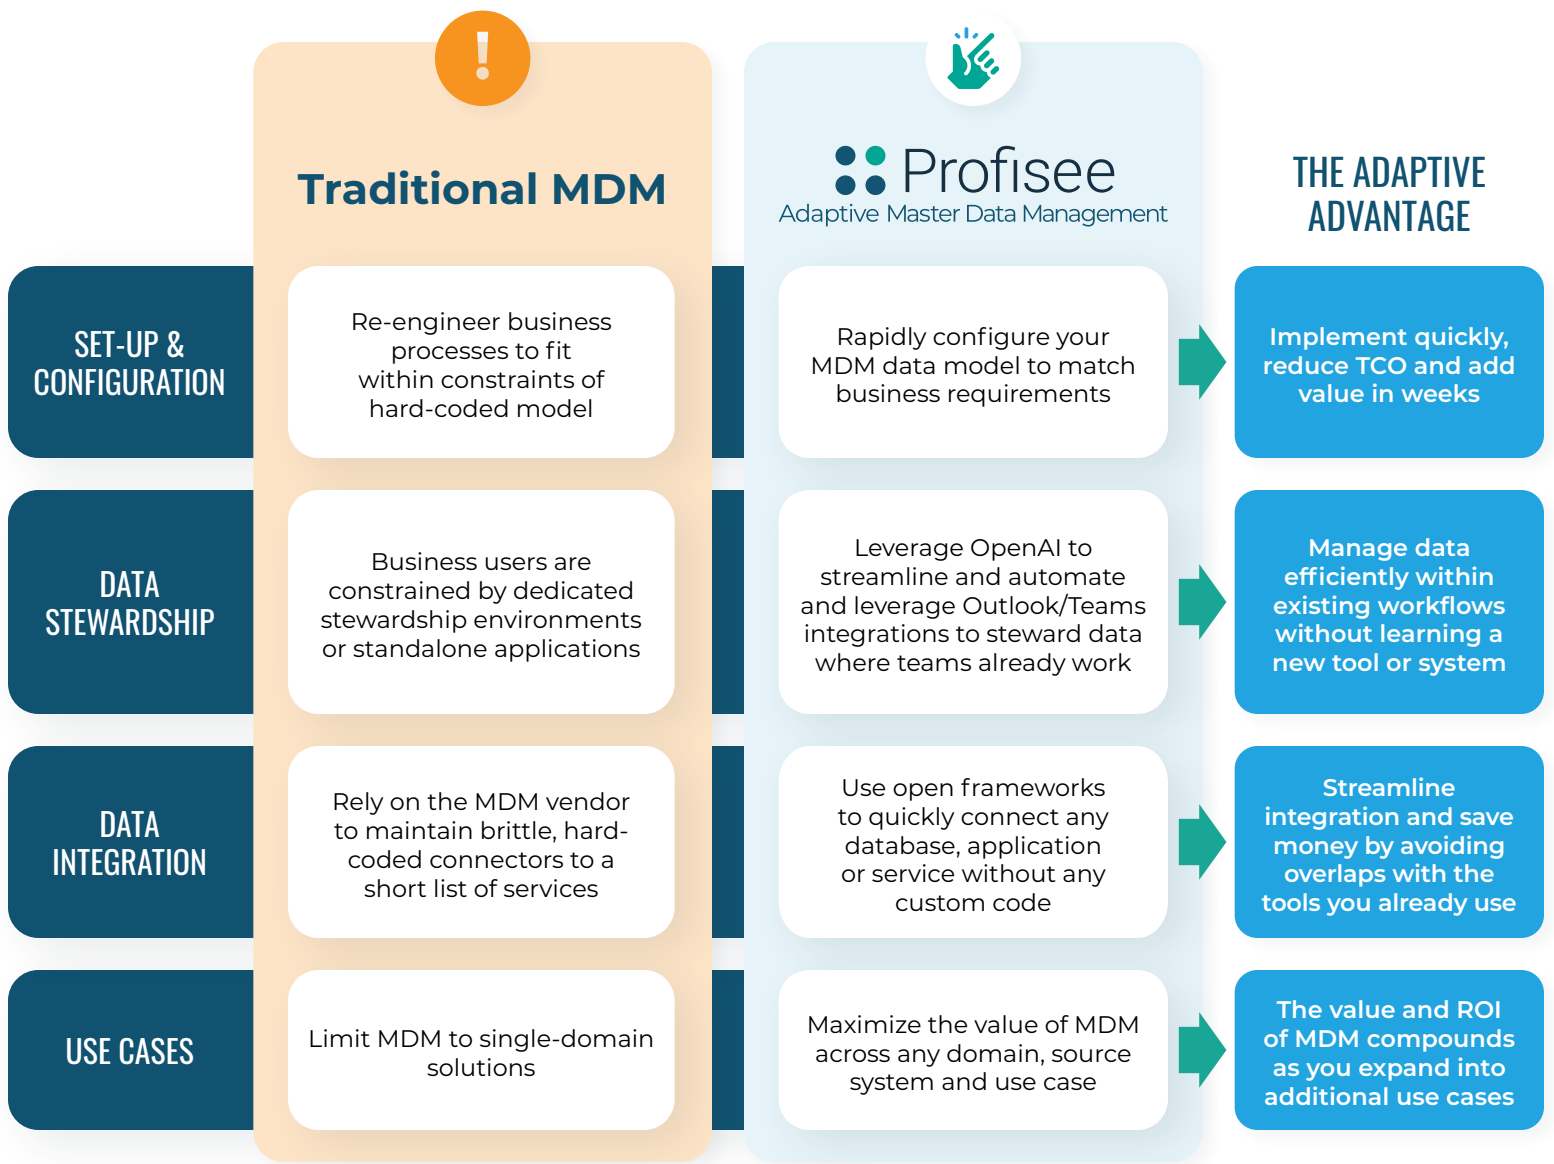

SEE PROFISEE ADAPTIVE MDM FOR YOURSELF

Attend a live demo to experience the Profisee Adaptive MDM platform first-hand and learn how you can get started quickly, streamline data stewardship with OpenAI integrations and add value in weeks, not months.

GET A DEMO

ABOUT PROFISEE

Profisee MDM is how enterprises can finally solve the data quality issues that have been holding back so many strategic initiatives. With the industry's only "make it easy, make it accurate, make it scale" approach to data management, Profisee helps companies get past the "brick wall" of data quality issues without the cost, complexity and risk of traditional MDM solutions.

Customers can leverage Profisee MDM SaaS for a true Software-as-a-Service experience, or maintain complete deployment flexibility in any cloud, on-premise or via a hybrid model. With low total cost of ownership, fast implementations and a truly flexible multidomain platform, Profisee fully cleans and unifies your enterprise data — so you can finally make it happen. To learn more, please visit Profisee.com.